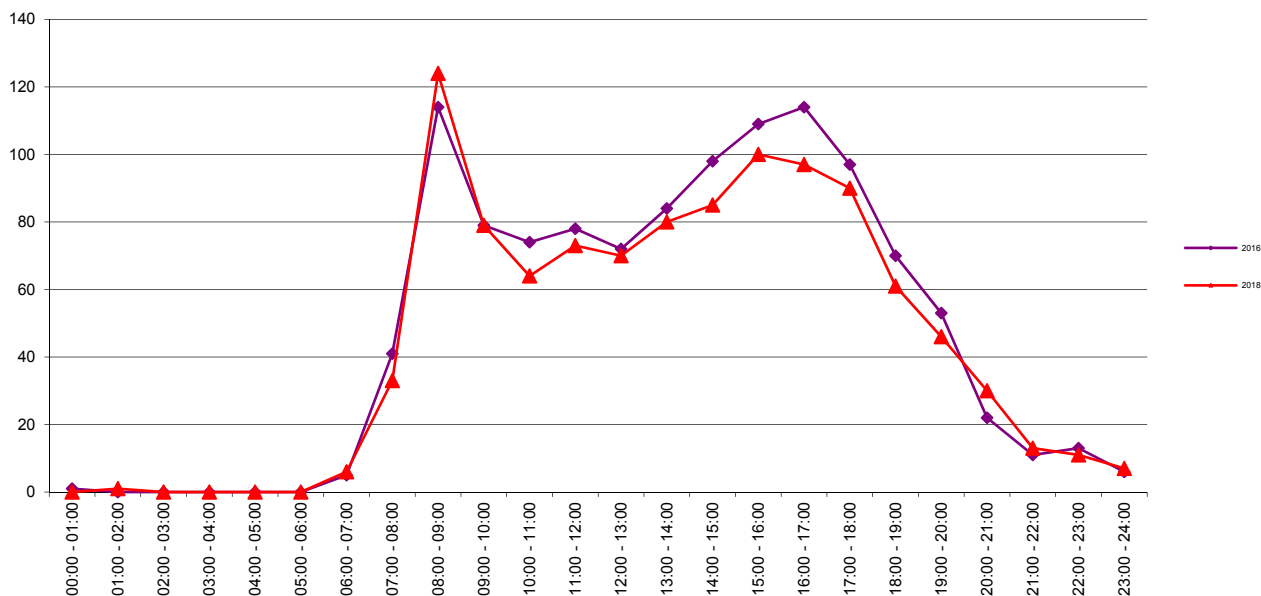

Telpunt: 68
Locatie: Cor Gordijnsingel
Ri. 1: Buitenhoflaan
Ri. 2: Muzenlaan
Periode: 12-11 t/m 18-11-2018
Tabel: Uurverloop werkdag

| Categorie | 2016 | | | Ri. 2 | 2018 | | | Ri. 2 |
|---------------|------|----|----|-------|------|----|----|-------|
| | L | M | Z | Tot. | L | M | Z | Tot. |
| 00:00 - 01:00 | 1 | 0 | 0 | 1 | 0 | 0 | 0 | 0 |
| 01:00 - 02:00 | 0 | 0 | 0 | 0 | 1 | 0 | 0 | 1 |
| 02:00 - 03:00 | 0 | 0 | 0 | 0 | 0 | 0 | 0 | 0 |
| 03:00 - 04:00 | 0 | 0 | 0 | 0 | 0 | 0 | 0 | 0 |
| 04:00 - 05:00 | 0 | 0 | 0 | 0 | 0 | 0 | 0 | 0 |
| 05:00 - 06:00 | 0 | 0 | 0 | 0 | 0 | 0 | 0 | 0 |
| 06:00 - 07:00 | 5 | 0 | 0 | 5 | 6 | 0 | 0 | 6 |
| 07:00 - 08:00 | 39 | 2 | 0 | 41 | 32 | 1 | 0 | 33 |
| 08:00 - 09:00 | 109 | 2 | 3 | 114 | 120 | 2 | 2 | 124 |
| 09:00 - 10:00 | 78 | 1 | 0 | 79 | 76 | 1 | 2 | 79 |
| 10:00 - 11:00 | 70 | 2 | 2 | 74 | 62 | 1 | 1 | 64 |
| 11:00 - 12:00 | 76 | 1 | 1 | 78 | 71 | 1 | 1 | 73 |
| 12:00 - 13:00 | 69 | 2 | 1 | 72 | 68 | 2 | 0 | 70 |
| 13:00 - 14:00 | 81 | 1 | 2 | 84 | 77 | 2 | 1 | 80 |
| 14:00 - 15:00 | 95 | 1 | 2 | 98 | 81 | 2 | 2 | 85 |
| 15:00 - 16:00 | 103 | 3 | 3 | 109 | 96 | 1 | 3 | 100 |
| 16:00 - 17:00 | 111 | 1 | 2 | 114 | 94 | 1 | 2 | 97 |
| 17:00 - 18:00 | 93 | 2 | 2 | 97 | 87 | 2 | 1 | 90 |
| 18:00 - 19:00 | 69 | 0 | 1 | 70 | 59 | 2 | 0 | 61 |
| 19:00 - 20:00 | 51 | 2 | 0 | 53 | 45 | 1 | 0 | 46 |
| 20:00 - 21:00 | 22 | 0 | 0 | 22 | 30 | 0 | 0 | 30 |
| 21:00 - 22:00 | 11 | 0 | 0 | 11 | 13 | 0 | 0 | 13 |
| 22:00 - 23:00 | 13 | 0 | 0 | 13 | 11 | 0 | 0 | 11 |
| 23:00 - 24:00 | 6 | 0 | 0 | 6 | 7 | 0 | 0 | 7 |
| 00:00 - 24:00 | 1102 | 20 | 19 | 1141 | 1036 | 19 | 15 | 1070 |
| 07:00 - 19:00 | 993 | 18 | 19 | 1030 | 923 | 18 | 15 | 956 |
| 19:00 - 23:00 | 97 | 2 | 0 | 99 | 99 | 1 | 0 | 100 |
| 23:00 - 07:00 | 12 | 0 | 0 | 12 | 14 | 0 | 0 | 14 |