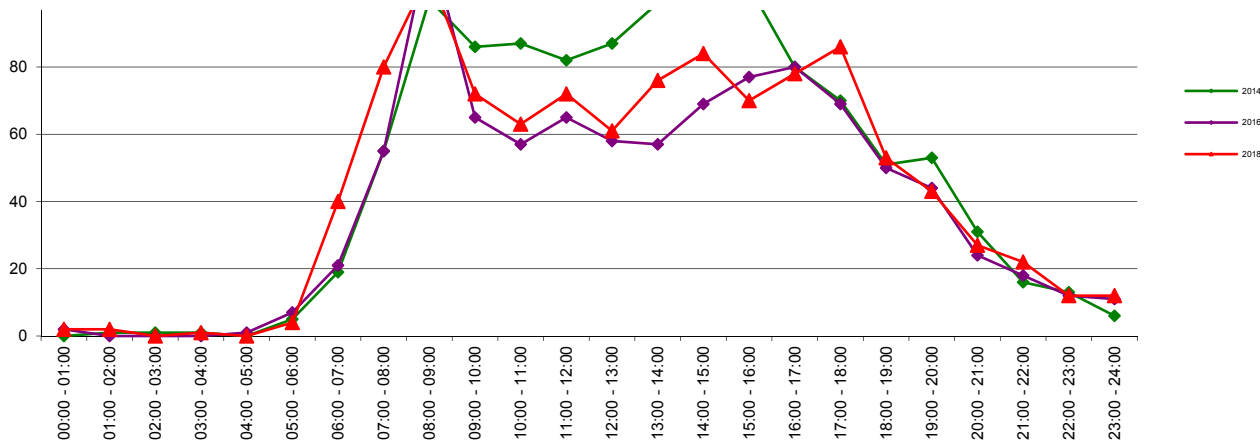

Telpunt: 46
Locatie: Hoogmadeseweg
Ri. 1: Simon Smitweg
Ri. 2: Acacialaan
Periode: 12-11 t/m 18-11-2018
Tabel: Uurverloop werkdag

| Categorie | 2014 | | | Ri. 1 | 2016 | | | Ri. 1 | 2018 | | | Ri. 1 |
|---------------|------|----|---|-------|------|----|---|-------|------|----|---|-------|
| | L | M | Z | Tot. | L | M | Z | Tot. | L | M | Z | Tot. |
| 00:00 - 01:00 | 0 | 0 | 0 | 0 | 2 | 0 | 0 | 2 | 2 | 0 | 0 | 2 |
| 01:00 - 02:00 | 1 | 0 | 0 | 1 | 0 | 0 | 0 | 0 | 2 | 0 | 0 | 2 |
| 02:00 - 03:00 | 1 | 0 | 0 | 1 | 0 | 0 | 0 | 0 | 0 | 0 | 0 | 0 |
| 03:00 - 04:00 | 1 | 0 | 0 | 1 | 0 | 0 | 0 | 0 | 1 | 0 | 0 | 1 |
| 04:00 - 05:00 | 0 | 0 | 0 | 0 | 1 | 0 | 0 | 1 | 0 | 0 | 0 | 0 |
| 05:00 - 06:00 | 5 | 0 | 0 | 5 | 7 | 0 | 0 | 7 | 4 | 0 | 0 | 4 |
| 06:00 - 07:00 | 18 | 1 | 0 | 19 | 21 | 0 | 0 | 21 | 40 | 0 | 0 | 40 |
| 07:00 - 08:00 | 53 | 2 | 0 | 55 | 52 | 2 | 1 | 55 | 77 | 3 | 0 | 80 |
| 08:00 - 09:00 | 96 | 4 | 0 | 100 | 114 | 3 | 1 | 118 | 105 | 3 | 0 | 108 |
| 09:00 - 10:00 | 82 | 4 | 0 | 86 | 61 | 4 | 0 | 65 | 67 | 4 | 1 | 72 |
| 10:00 - 11:00 | 83 | 4 | 0 | 87 | 53 | 4 | 0 | 57 | 60 | 3 | 0 | 63 |
| 11:00 - 12:00 | 77 | 4 | 1 | 82 | 62 | 3 | 0 | 65 | 69 | 3 | 0 | 72 |
| 12:00 - 13:00 | 84 | 3 | 0 | 87 | 54 | 3 | 1 | 58 | 58 | 3 | 0 | 61 |
| 13:00 - 14:00 | 96 | 3 | 0 | 99 | 54 | 3 | 0 | 57 | 73 | 3 | 0 | 76 |
| 14:00 - 15:00 | 106 | 4 | 0 | 110 | 66 | 3 | 0 | 69 | 81 | 3 | 0 | 84 |
| 15:00 - 16:00 | 98 | 5 | 1 | 104 | 75 | 2 | 0 | 77 | 66 | 3 | 1 | 70 |
| 16:00 - 17:00 | 78 | 2 | 0 | 80 | 77 | 3 | 0 | 80 | 75 | 3 | 0 | 78 |
| 17:00 - 18:00 | 67 | 3 | 0 | 70 | 66 | 3 | 0 | 69 | 84 | 2 | 0 | 86 |
| 18:00 - 19:00 | 49 | 2 | 0 | 51 | 48 | 2 | 0 | 50 | 51 | 2 | 0 | 53 |
| 19:00 - 20:00 | 51 | 2 | 0 | 53 | 43 | 1 | 0 | 44 | 42 | 1 | 0 | 43 |
| 20:00 - 21:00 | 30 | 1 | 0 | 31 | 22 | 2 | 0 | 24 | 26 | 1 | 0 | 27 |
| 21:00 - 22:00 | 15 | 1 | 0 | 16 | 17 | 1 | 0 | 18 | 20 | 2 | 0 | 22 |
| 22:00 - 23:00 | 12 | 1 | 0 | 13 | 11 | 1 | 0 | 12 | 11 | 1 | 0 | 12 |
| 23:00 - 24:00 | 5 | 1 | 0 | 6 | 10 | 1 | 0 | 11 | 11 | 1 | 0 | 12 |
| 00:00 - 24:00 | 1108 | 47 | 2 | 1157 | 916 | 41 | 3 | 960 | 1025 | 41 | 2 | 1068 |
| 07:00 - 19:00 | 969 | 40 | 2 | 1011 | 782 | 35 | 3 | 820 | 866 | 35 | 2 | 903 |
| 19:00 - 23:00 | 108 | 5 | 0 | 113 | 93 | 5 | 0 | 98 | 99 | 5 | 0 | 104 |
| 23:00 - 07:00 | 31 | 2 | 0 | 33 | 41 | 1 | 0 | 42 | 60 | 1 | 0 | 61 |