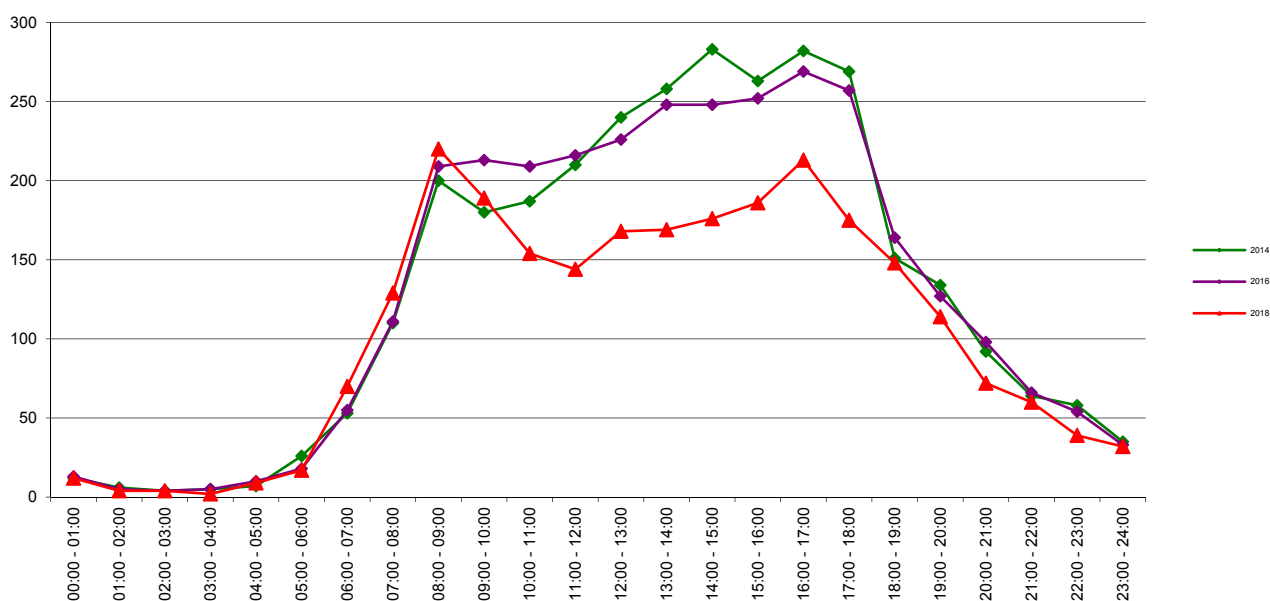

Telpunt: 35
Locatie: Zijldijk
Ri. 1: V.d Valk Boumanweg
Ri. 2: Rietschans
Periode: 7-11 t/m 13-11-2016
Tabel: Uurverloop werkdag

Telpunt: 35
Locatie: Zijldijk
Ri. 1: V.d Valk Boumanweg
Ri. 2: Rietschans
Periode:
Tabel: Uurverloop werkdag

Categorie	2014			Ri. 2	2016			Ri. 2	2018			Ri. 2
	L	M	Z	Tot.	L	M	Z	Tot.	L	M	Z	Tot.
00:00 - 01:00	10	2	0	12	12	1	0	13	12	0	0	12
01:00 - 02:00	6	0	0	6	5	0	0	5	4	0	0	4
02:00 - 03:00	4	0	0	4	4	0	0	4	4	0	0	4
03:00 - 04:00	5	0	0	5	5	0	0	5	2	0	0	2
04:00 - 05:00	7	0	0	7	10	0	0	10	9	0	0	9
05:00 - 06:00	26	0	0	26	17	1	0	18	17	0	0	17
06:00 - 07:00	49	3	1	53	50	4	1	55	69	1	0	70
07:00 - 08:00	105	4	1	110	103	6	2	111	125	3	1	129
08:00 - 09:00	194	5	1	200	200	7	2	209	208	5	7	220
09:00 - 10:00	173	5	2	180	202	9	2	213	182	4	3	189
10:00 - 11:00	179	6	2	187	198	10	1	209	147	5	2	154
11:00 - 12:00	200	7	3	210	205	9	2	216	137	5	2	144
12:00 - 13:00	230	7	3	240	219	6	1	226	159	3	6	168
13:00 - 14:00	248	8	2	258	240	6	2	248	163	3	3	169
14:00 - 15:00	271	9	3	283	241	6	1	248	170	3	3	176
15:00 - 16:00	253	7	3	263	243	8	1	252	178	4	4	186
16:00 - 17:00	271	6	5	282	259	7	3	269	204	4	5	213
17:00 - 18:00	262	5	2	269	250	6	1	257	166	2	7	175
18:00 - 19:00	146	4	1	151	158	5	1	164	143	2	3	148
19:00 - 20:00	132	2	0	134	124	3	0	127	112	1	1	114
20:00 - 21:00	89	3	0	92	94	4	0	98	71	0	1	72
21:00 - 22:00	62	2	0	64	63	3	0	66	59	1	0	60
22:00 - 23:00	56	2	0	58	52	2	0	54	39	0	0	39
23:00 - 24:00	33	2	0	35	31	2	0	33	32	0	0	32
00:00 - 24:00	3011	89	29	3129	2985	105	20	3110	2412	46	48	2506
07:00 - 19:00	2532	73	28	2633	2518	85	19	2622	1982	43	46	2071
19:00 - 23:00	339	9	0	348	333	12	0	345	281	2	2	285
23:00 - 07:00	140	7	1	148	134	8	1	143	149	1	0	150