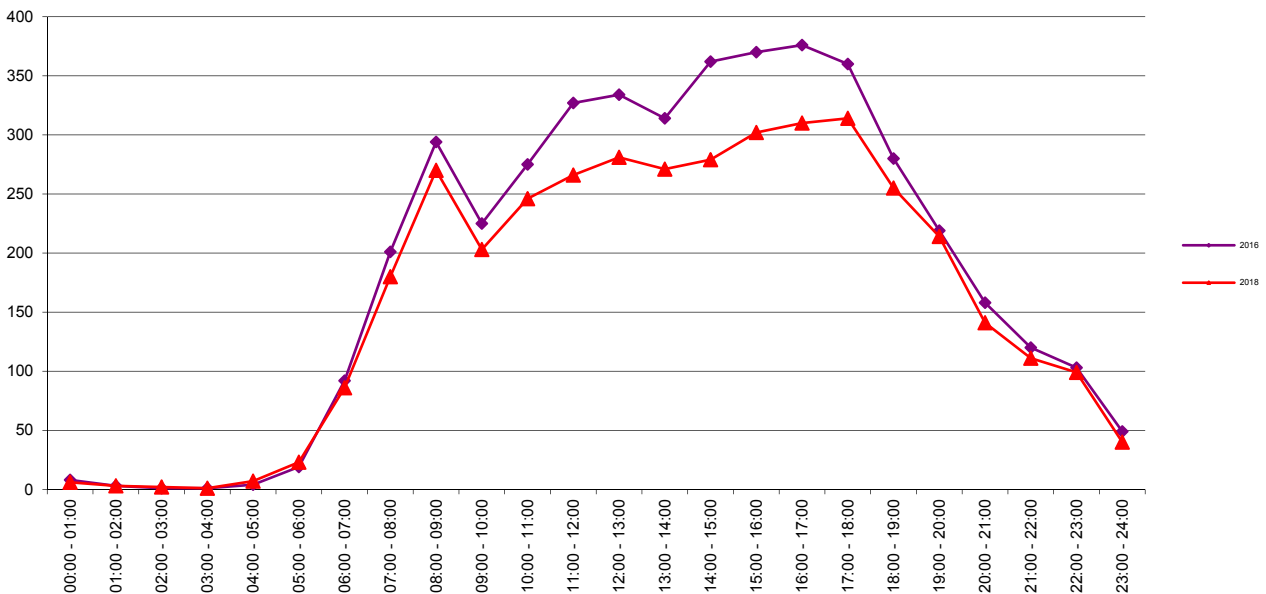

Tabel:

Tabel: Uurverloop werkdag

Tabel: Uurverloop werkdag

Categorie	2016			Ri. 1	2018			Ri. 1
	L	M	Z	Tot.	L	M	Z	Tot.
00:00 - 01:00	7	1	0	8	4	2	0	6
01:00 - 02:00	2	1	0	3	3	0	0	3
02:00 - 03:00	1	0	0	1	2	0	0	2
03:00 - 04:00	1	0	0	1	1	0	0	1
04:00 - 05:00	4	0	0	4	7	0	0	7
05:00 - 06:00	19	0	0	19	22	1	0	23
06:00 - 07:00	85	6	1	92	80	5	1	86
07:00 - 08:00	192	6	3	201	173	6	1	180
08:00 - 09:00	279	11	4	294	255	11	4	270
09:00 - 10:00	210	11	4	225	192	10	1	203
10:00 - 11:00	261	12	2	275	232	10	4	246
11:00 - 12:00	306	13	8	327	250	11	5	266
12:00 - 13:00	315	13	6	334	262	12	7	281
13:00 - 14:00	296	14	4	314	260	9	2	271
14:00 - 15:00	340	15	7	362	266	10	3	279
15:00 - 16:00	347	15	8	370	279	14	9	302
16:00 - 17:00	349	20	7	376	286	18	6	310
17:00 - 18:00	338	15	7	360	292	14	8	314
18:00 - 19:00	266	12	2	280	238	11	6	255
19:00 - 20:00	210	8	1	219	203	10	1	214
20:00 - 21:00	151	5	2	158	137	3	1	141
21:00 - 22:00	116	3	1	120	108	3	0	111
22:00 - 23:00	101	2	0	103	97	2	0	99
23:00 - 24:00	47	2	0	49	38	2	0	40
00:00 - 24:00	4243	185	67	4495	3687	164	59	3910
07:00 - 19:00	3499	157	62	3718	2985	136	56	3177
19:00 - 23:00	578	18	4	600	545	18	2	565
23:00 - 07:00	166	10	1	177	157	10	1	168

Telwerk B.V. - www.telwerkbv.nl

Vergelijking tellingen 2014 - 2016 - 2018

Telpunt:

Locatie:

Ri. 1:

Ri. 2:

Telpunt: 69

Locatie: Gallaslaan

Ri. 1: Voorhoflaan

Ri. 2: Heinsiuslaan

Telpunt: 69

Locatie: Gallaslaan

Ri. 1: Voorhoflaan

Ri. 2: Heinsiuslaan