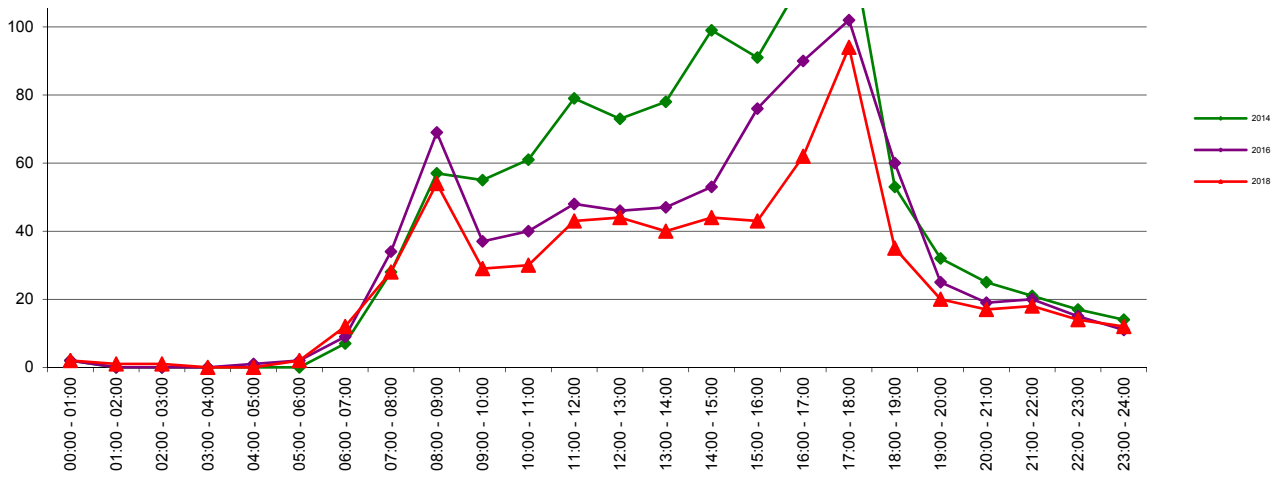

Telpunt: 46
Locatie: Hoogmadeseweg
Ri. 1: Simon Smitweg
Ri. 2: Acacialaan
Periode: 12-11 t/m 18-11-2018
Tabel: Uurverloop werkdag

| Categorie | 2014 | | | Ri. 2 | 2016 | | | Ri. 2 | 2018 | | | Ri. 2 |
|---------------|------|----|---|-------|------|----|---|-------|------|----|---|-------|
| | L | M | Z | Tot. | L | M | Z | Tot. | L | M | Z | Tot. |
| 00:00 - 01:00 | 1 | 1 | 0 | 2 | 1 | 1 | 0 | 2 | 1 | 1 | 0 | 2 |
| 01:00 - 02:00 | 0 | 0 | 0 | 0 | 0 | 0 | 0 | 0 | 1 | 0 | 0 | 1 |
| 02:00 - 03:00 | 0 | 0 | 0 | 0 | 0 | 0 | 0 | 0 | 1 | 0 | 0 | 1 |
| 03:00 - 04:00 | 0 | 0 | 0 | 0 | 0 | 0 | 0 | 0 | 0 | 0 | 0 | 0 |
| 04:00 - 05:00 | 0 | 0 | 0 | 0 | 1 | 0 | 0 | 1 | 0 | 0 | 0 | 0 |
| 05:00 - 06:00 | 0 | 0 | 0 | 0 | 2 | 0 | 0 | 2 | 2 | 0 | 0 | 2 |
| 06:00 - 07:00 | 5 | 2 | 0 | 7 | 7 | 2 | 0 | 9 | 9 | 3 | 0 | 12 |
| 07:00 - 08:00 | 25 | 3 | 0 | 28 | 31 | 2 | 1 | 34 | 28 | 0 | 0 | 28 |
| 08:00 - 09:00 | 54 | 3 | 0 | 57 | 66 | 3 | 0 | 69 | 53 | 1 | 0 | 54 |
| 09:00 - 10:00 | 52 | 3 | 0 | 55 | 34 | 3 | 0 | 37 | 27 | 2 | 0 | 29 |
| 10:00 - 11:00 | 57 | 4 | 0 | 61 | 38 | 2 | 0 | 40 | 29 | 1 | 0 | 30 |
| 11:00 - 12:00 | 77 | 2 | 0 | 79 | 45 | 3 | 0 | 48 | 41 | 2 | 0 | 43 |
| 12:00 - 13:00 | 71 | 2 | 0 | 73 | 43 | 3 | 0 | 46 | 42 | 2 | 0 | 44 |
| 13:00 - 14:00 | 75 | 3 | 0 | 78 | 45 | 2 | 0 | 47 | 38 | 2 | 0 | 40 |
| 14:00 - 15:00 | 95 | 3 | 1 | 99 | 51 | 2 | 0 | 53 | 43 | 1 | 0 | 44 |
| 15:00 - 16:00 | 88 | 3 | 0 | 91 | 73 | 3 | 0 | 76 | 41 | 2 | 0 | 43 |
| 16:00 - 17:00 | 111 | 2 | 1 | 114 | 84 | 5 | 1 | 90 | 60 | 2 | 0 | 62 |
| 17:00 - 18:00 | 125 | 2 | 1 | 128 | 97 | 4 | 1 | 102 | 91 | 2 | 1 | 94 |
| 18:00 - 19:00 | 51 | 2 | 0 | 53 | 58 | 2 | 0 | 60 | 32 | 2 | 1 | 35 |
| 19:00 - 20:00 | 31 | 1 | 0 | 32 | 24 | 1 | 0 | 25 | 19 | 1 | 0 | 20 |
| 20:00 - 21:00 | 24 | 1 | 0 | 25 | 18 | 1 | 0 | 19 | 16 | 1 | 0 | 17 |
| 21:00 - 22:00 | 20 | 1 | 0 | 21 | 19 | 1 | 0 | 20 | 17 | 1 | 0 | 18 |
| 22:00 - 23:00 | 16 | 1 | 0 | 17 | 14 | 1 | 0 | 15 | 13 | 1 | 0 | 14 |
| 23:00 - 24:00 | 13 | 1 | 0 | 14 | 10 | 1 | 0 | 11 | 11 | 1 | 0 | 12 |
| 00:00 - 24:00 | 991 | 40 | 3 | 1034 | 761 | 42 | 3 | 806 | 615 | 28 | 2 | 645 |
| 07:00 - 19:00 | 881 | 32 | 3 | 916 | 665 | 34 | 3 | 702 | 525 | 19 | 2 | 546 |
| 19:00 - 23:00 | 91 | 4 | 0 | 95 | 75 | 4 | 0 | 79 | 65 | 4 | 0 | 69 |
| 23:00 - 07:00 | 19 | 4 | 0 | 23 | 21 | 4 | 0 | 25 | 25 | 5 | 0 | 30 |