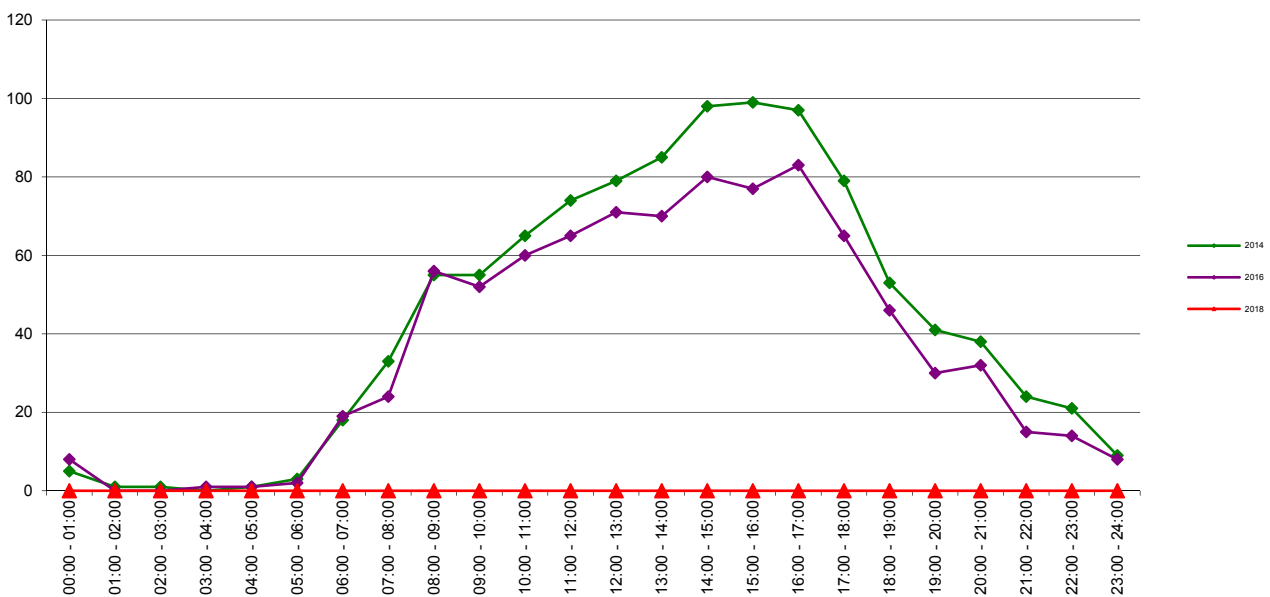

Locatie: Zijldijk
Ri. 1: V.d. Valk Boumanweg
Ri. 2: Rietschans
Periode: n.v.t.
Tabel: Uurverloop werkdag

| Categorie | 2014 | | | Ri. 1 | 2016 | | | Ri. 1 | 2018 | | | Ri. 1 |
|---------------|------|----|----|-------|------|----|---|-------|------|---|---|-------|
| | L | M | Z | Tot. | L | M | Z | Tot. | L | M | Z | Tot. |
| 00:00 - 01:00 | 3 | 2 | 0 | 5 | 6 | 2 | 0 | 8 | | | | 0 |
| 01:00 - 02:00 | 1 | 0 | 0 | 1 | 0 | 0 | 0 | 0 | | | | 0 |
| 02:00 - 03:00 | 1 | 0 | 0 | 1 | 0 | 0 | 0 | 0 | | | | 0 |
| 03:00 - 04:00 | 0 | 0 | 0 | 0 | 1 | 0 | 0 | 1 | | | | 0 |
| 04:00 - 05:00 | 1 | 0 | 0 | 1 | 1 | 0 | 0 | 1 | | | | 0 |
| 05:00 - 06:00 | 3 | 0 | 0 | 3 | 1 | 1 | 0 | 2 | | | | 0 |
| 06:00 - 07:00 | 15 | 3 | 0 | 18 | 16 | 3 | 0 | 19 | | | | 0 |
| 07:00 - 08:00 | 29 | 3 | 1 | 33 | 21 | 3 | 0 | 24 | | | | 0 |
| 08:00 - 09:00 | 49 | 5 | 1 | 55 | 51 | 5 | 0 | 56 | | | | 0 |
| 09:00 - 10:00 | 49 | 5 | 1 | 55 | 44 | 7 | 1 | 52 | | | | 0 |
| 10:00 - 11:00 | 60 | 4 | 1 | 65 | 52 | 6 | 2 | 60 | | | | 0 |
| 11:00 - 12:00 | 69 | 4 | 1 | 74 | 59 | 6 | 0 | 65 | | | | 0 |
| 12:00 - 13:00 | 74 | 5 | 0 | 79 | 66 | 5 | 0 | 71 | | | | 0 |
| 13:00 - 14:00 | 80 | 5 | 0 | 85 | 64 | 6 | 0 | 70 | | | | 0 |
| 14:00 - 15:00 | 92 | 4 | 2 | 98 | 74 | 6 | 0 | 80 | | | | 0 |
| 15:00 - 16:00 | 92 | 5 | 2 | 99 | 72 | 5 | 0 | 77 | | | | 0 |
| 16:00 - 17:00 | 92 | 4 | 1 | 97 | 77 | 6 | 0 | 83 | | | | 0 |
| 17:00 - 18:00 | 76 | 3 | 0 | 79 | 60 | 5 | 0 | 65 | | | | 0 |
| 18:00 - 19:00 | 48 | 4 | 1 | 53 | 42 | 4 | 0 | 46 | | | | 0 |
| 19:00 - 20:00 | 38 | 3 | 0 | 41 | 28 | 2 | 0 | 30 | | | | 0 |
| 20:00 - 21:00 | 36 | 2 | 0 | 38 | 30 | 2 | 0 | 32 | | | | 0 |
| 21:00 - 22:00 | 22 | 2 | 0 | 24 | 13 | 2 | 0 | 15 | | | | 0 |
| 22:00 - 23:00 | 19 | 2 | 0 | 21 | 12 | 2 | 0 | 14 | | | | 0 |
| 23:00 - 24:00 | 7 | 2 | 0 | 9 | 6 | 2 | 0 | 8 | | | | 0 |
| 00:00 - 24:00 | 956 | 67 | 11 | 1034 | 796 | 80 | 3 | 879 | 0 | 0 | 0 | 0 |
| 07:00 - 19:00 | 810 | 51 | 11 | 872 | 682 | 64 | 3 | 749 | 0 | 0 | 0 | 0 |
| 19:00 - 23:00 | 115 | 9 | 0 | 124 | 83 | 8 | 0 | 91 | 0 | 0 | 0 | 0 |
| 23:00 - 07:00 | 31 | 7 | 0 | 38 | 31 | 8 | 0 | 39 | 0 | 0 | 0 | 0 |